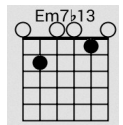

Have you ever seen the rain

John Fogerty (CCR)

Intro: **Am F C G C**

C
Someone told me long ago
There's a calm before the storm, I know **G**
- it's been coming for some time **C**
When it's over, so they say
It'll rain a sunny day, I know **G**
Shining down like water **C C**

F G
I wanna know
C Em7b13 Am
Have you ever seen the rain
F G
I wanna know
C Em7b13 Am
Have you ever seen the rain
F G C
Coming down on a sunny day

C
Yesterday and days before
Sun is cold and rain is hard, I know **G**
Been that way for all my time **C**
C
'Til forever on it goes
Thru the circle fast and slow, I know **G**
And it can't stop, I wonder **C C**