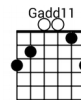

Ruby Tuesday

The Rolling Stones
org key Am → capo 5th fret

Em D C D G
She would never say where she came from

Em D C G D
Yesterday don't matter if it's gone

Em A7 D
While the sun is bright

Em A7 D
Or in the darkest night

G D
No one knows, she comes and goes.

G D Gadd11 G D Gadd11 G
Goodbye, Ruby Tuesday, who could hang a name on you?

D C D Gadd11 G D
When you change with every new day still I'm gonna miss you

Em D C D G
Don't question why she needs to be so free

Em D C D
She'll tell you it's the only way to be

Em A7 D
She just can't be chained

Em A7 D
To a life where nothing's gained

G D
And nothing's lost, at such a cost

G D Gadd11 G D Gadd11 G
Goodbye, Ruby Tuesday, who could hang a name on you?

G D Gadd11 G D Gadd11 G
Goodbye, Ruby Tuesday, who could hang a name on you?

D C D Gadd11 G D Em D C D Gadd11 G
When you change with every new day still I'm gonna miss you